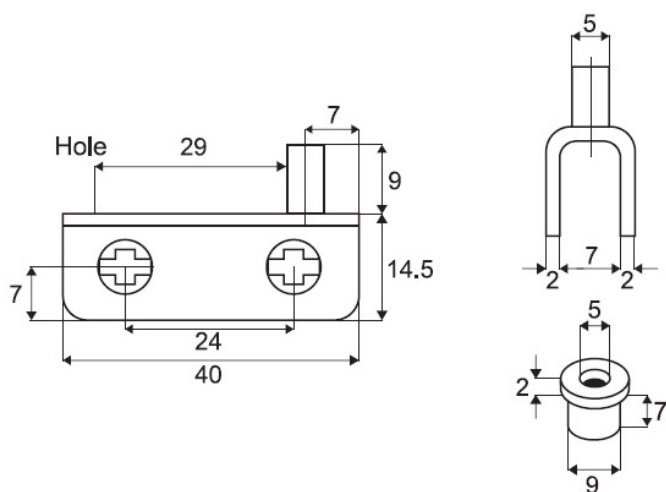

PRODUCT SHEET

Description:

Glass Pivot Hinge No. 11.561, 9mm, Black Anodized, L+R, 40x15mm F/4-5mm Glass, Metal Screw
W/Plastic Tip, ø9 x 7mm Bushing

Item number:

15.06.095-0

Units	Box	Carton	HS Code	Barcode
Pair	50	300	8302100090	 5704866469388